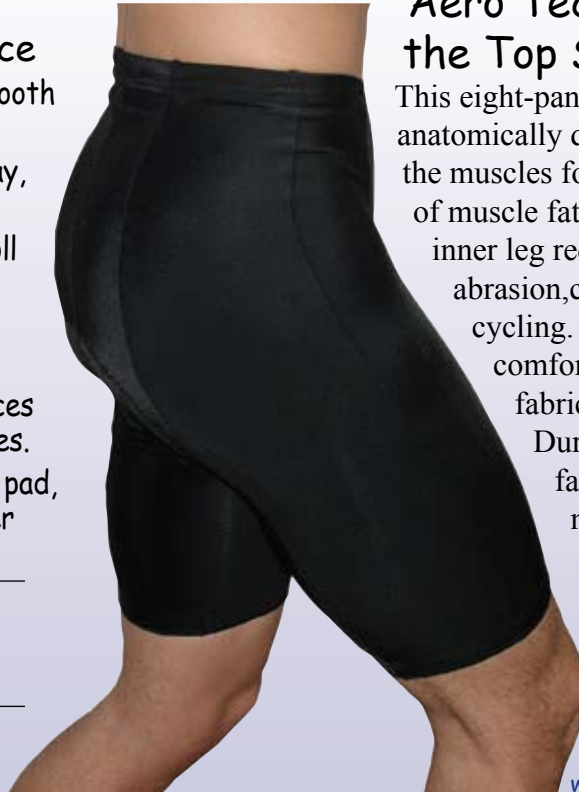

# Top Shelf Bike Shorts for Men

The Best Cycling Short you can get anywhere ... at any Price!

## Unconditionally Guaranteed Tested - proven performance

- Flatlocked stretch seams are smooth for next to skin softness
- Fabric is microfiber with four-way, 7.6 oz. tricot knit
- Waist elastic is soft, 3/4" non roll with coverstitched seams
- Leg grippers are very smooth to prevent shorts from riding up
- Smooth, seamless inner leg reduces opportunity for abrasion and sores.
- MLP - 3D engineered multi-level pad, is smooth antibacterial microfiber Coolmax polyester

## Aero Tech Designs Presents the Top Shelf Pro Bike Short.

This eight-panel, padded cycling short is an anatomically designed bicycle short that hugs the muscles for support and the reduction of muscle fatigue. The smooth, seamless inner leg reduces the opportunity for abrasion, chaffing and saddle sores from cycling. These bike shorts keep you comfortable and dry with high quality fabric that absorbs perspiration.

Durable nylon and lycra spandex fabric is cut cross grain for maximum four-way stretch and support and the leg grippers prevent bunching up at the crotch area and are very smooth and comfortable. Machine Washable.